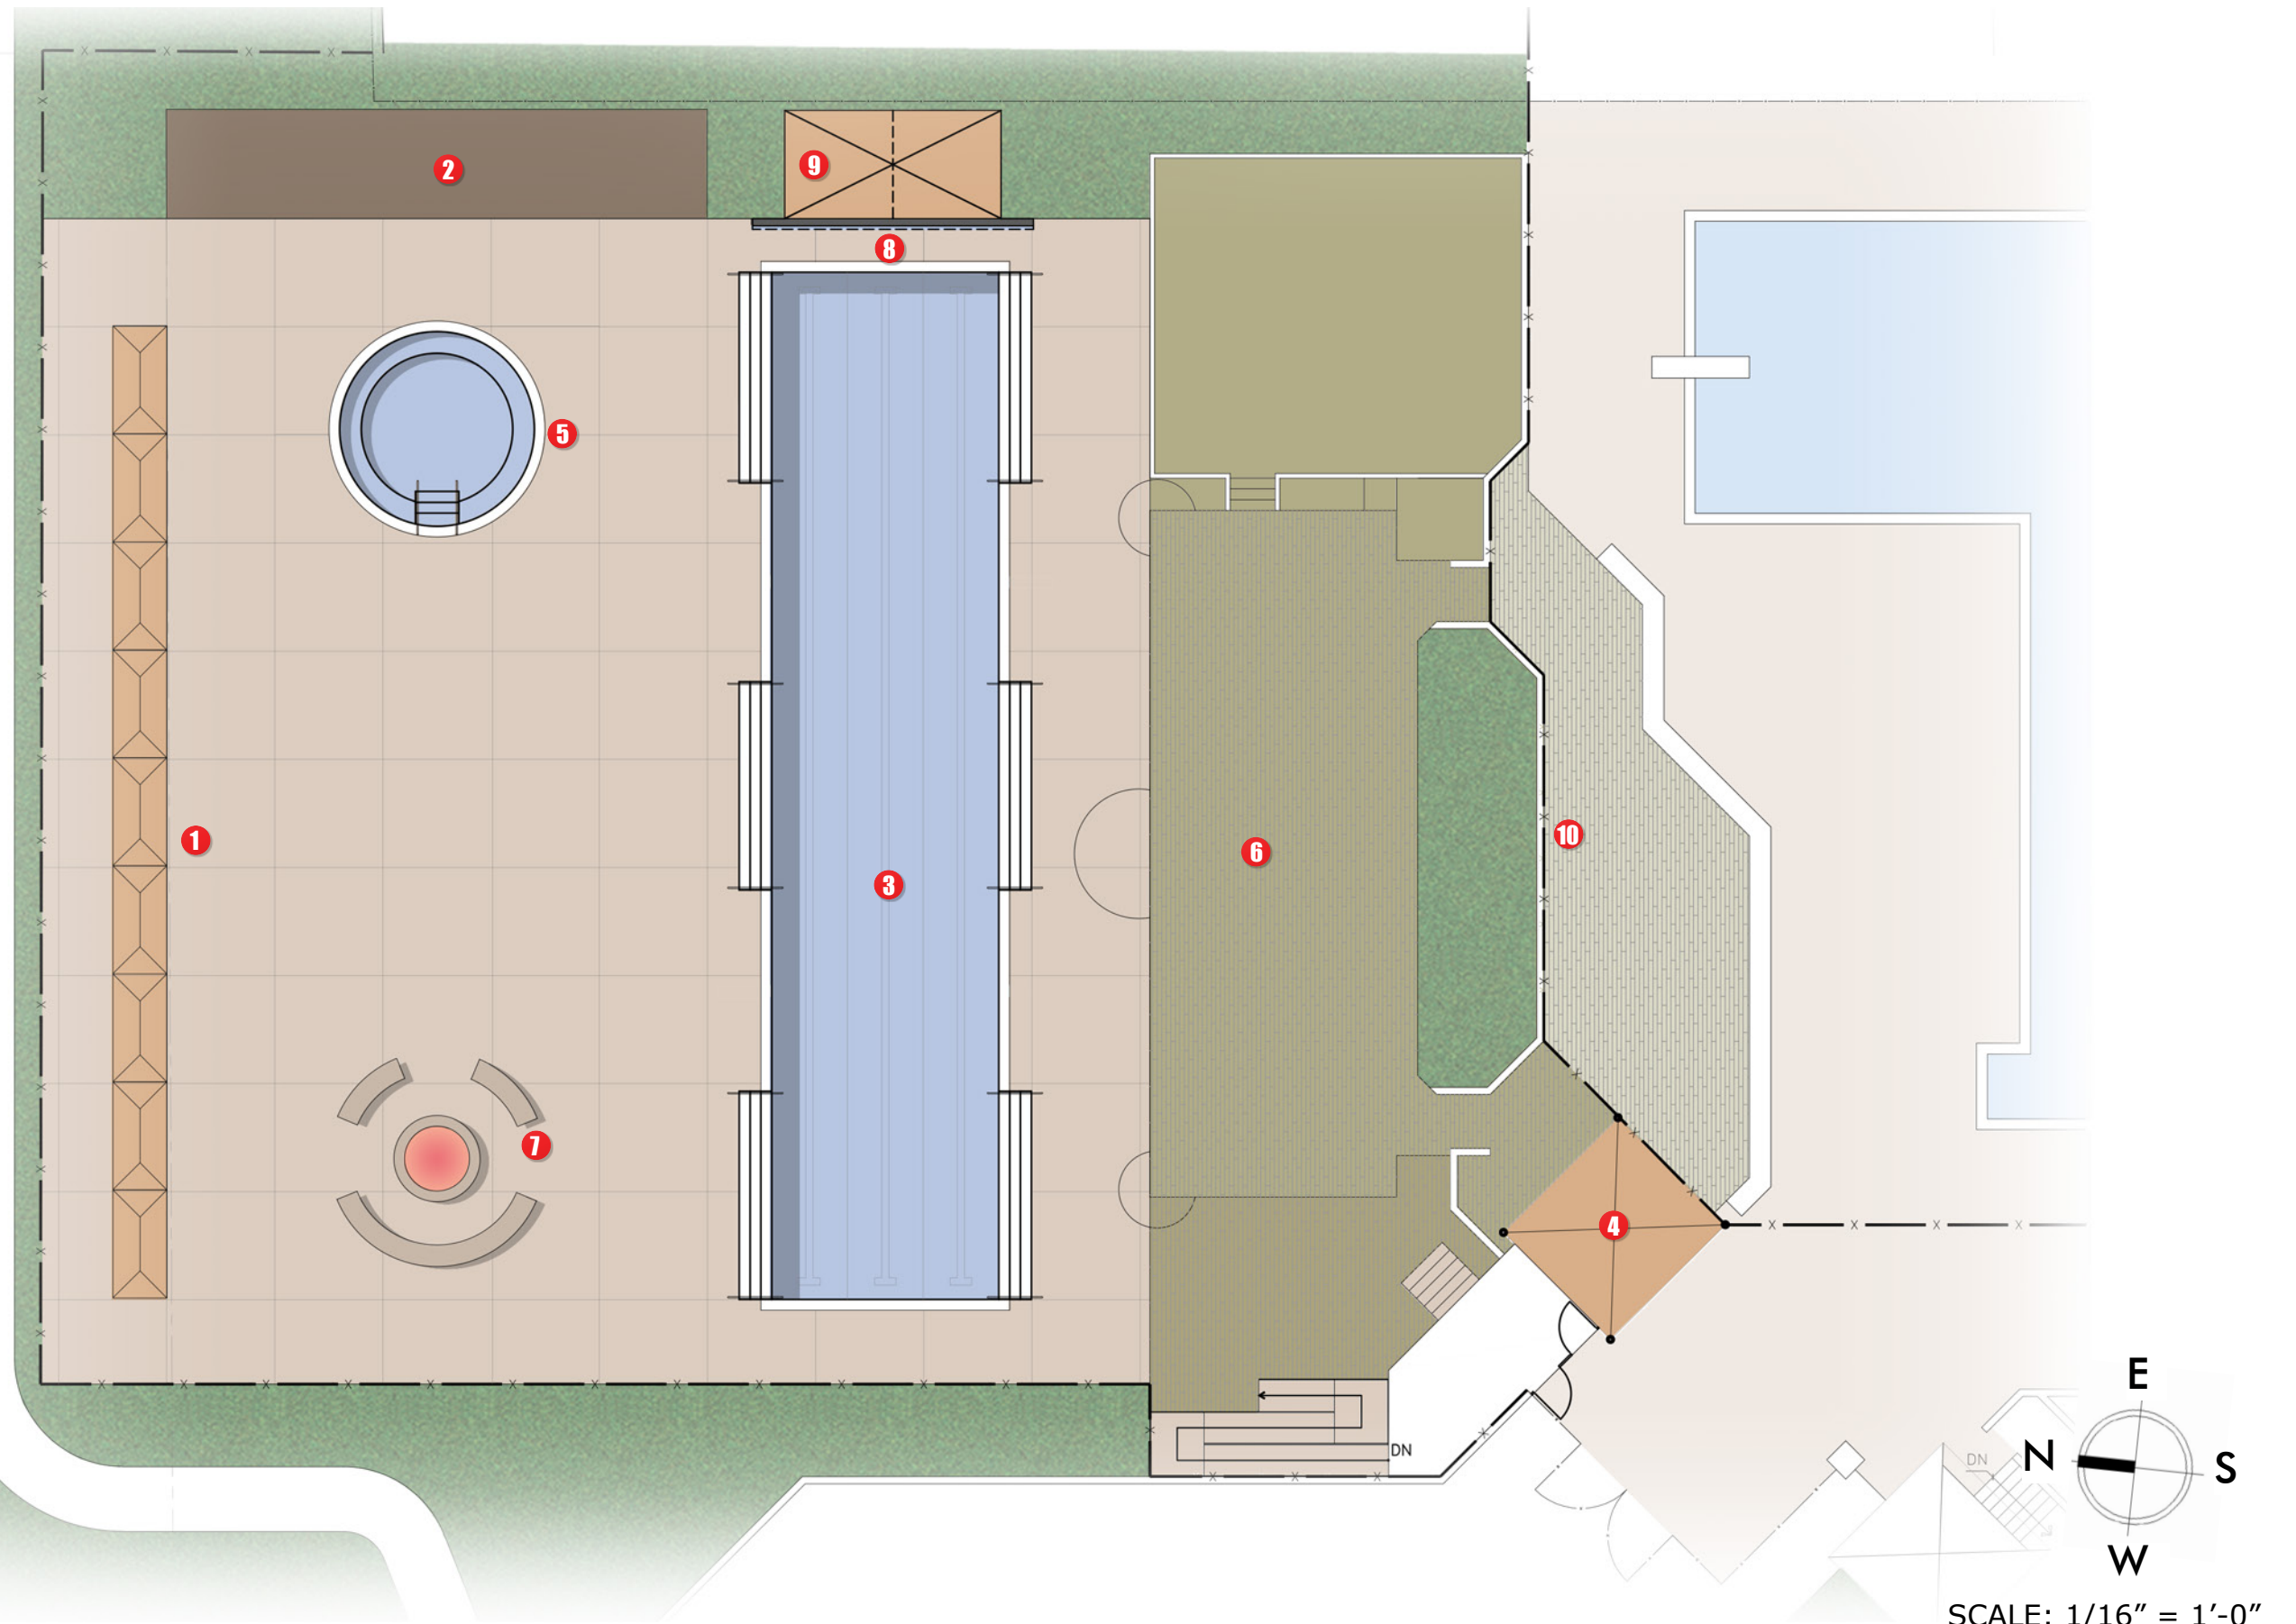

FEATURE WALL

FIRE PIT

POOLSIDE CABANAS

- 1** CABANAS
- 2** ADULT ONLY - BOCCE COURT
- 3** NEW POOL (2,000 SF)
- 4** BAR
CONVERT EXISTING FOOD & BEVERAGE HUT TO ADULT-ONLY POOL BAR, FOOD & CHECK-IN
- 5** ADULT ONLY-WHIRLPOOL
- 6** DECK
- 7** FIRE PIT
- 8** FEATURE WALL
- 9** POOL EQUIPMENT/STORAGE SHED
- 10** SEASONAL FENCE

CINCINNATI SPORTS CLUB
ENLARGED ADULT-ONLY POOL/PATIO
 DECEMBER 13, 2017

Fabiano Designs
 6 South Fullerton Avenue
 Montclair, NJ 07042
 ph. 973.746.5100
 www.fabianodesigns.com